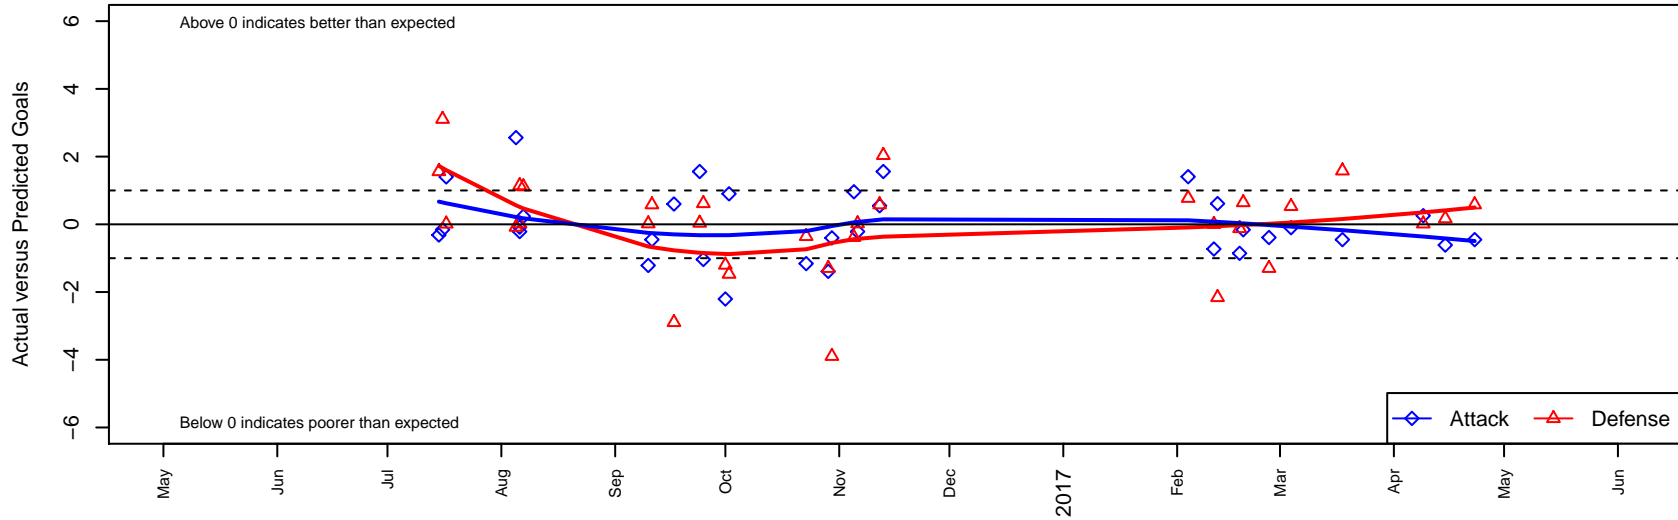

Academia de Futebol ADF B03

Academia de Futebol
 Portland, OR
 B03 total strength=1191
 attack=3.69 defense=4.06
 fall league = PTT B03 Premier White
 spr league = Spr OYS B03 Premier White

alt names used:
 ADF B03
 ACADEMIA DE FUTEBOLTRAINING ADF 03 (i
 ADF 03B
 ADF 03B
 ADF 03B

Venues played:
 2016 Nike Crossfire Challenge Super Group U'
 2016 Mt Hood Challenge U14 Silver
 2016 PTT B03 Premier White
 2016 Spr OYS B03 Premier White
 2016 OYS State Cup B03

Academia de Futebol ADF B03
 Dots are actual minus expected GF (blue circles) and GA (red triangles).
 Blue line is smoothed change in attack strength. Red is smoothed change in defense strength.

**attack and defense variance (black dot)
relative to other teams
and top 10 in region**

**attack and defense rating
relative to others at age
and all opponents in last 13 months**

Performance relative to 13 month average