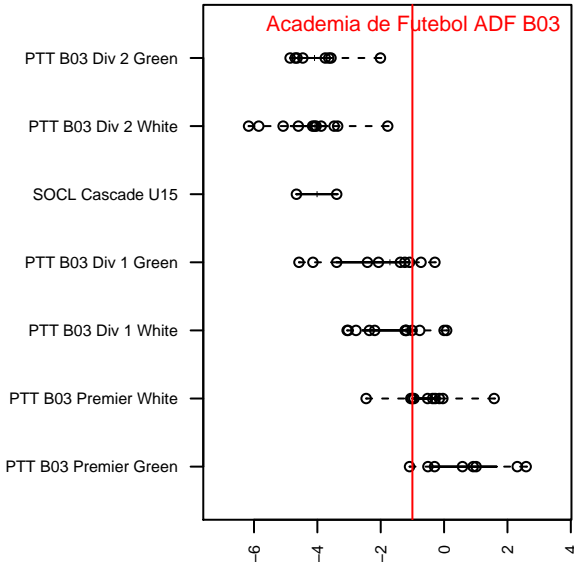

Academia de Futebol ADF B03

Academia de Futebol
 Portland, OR
 B03 total strength=1191
 attack=3.69 defense=4.06
 fall league = PTT B03 Premier White
 spr league = Spr OYS B03 Premier White

alt names used:
 ADF B03
 ACADEMIA DE FUTEBOLTRAINING ADF 03 (i
 ADF 03B
 ADF 03B
 ADF 03B

Venues played:
 2016 Nike Crossfire Challenge Super Group U'
 2016 Mt Hood Challenge U14 Silver
 2016 PTT B03 Premier White
 2016 Spr OYS B03 Premier White
 2016 OYS State Cup B03

Academia de Futebol ADF B03
 Dots are actual minus expected GF (blue circles) and GA (red triangles).
 Blue line is smoothed change in attack strength. Red is smoothed change in defense strength.

**attack and defense variance (black dot)
relative to other teams
and top 10 in region**

**attack and defense rating
relative to others at age
and all opponents in last 13 months**

Performance relative to 13 month average